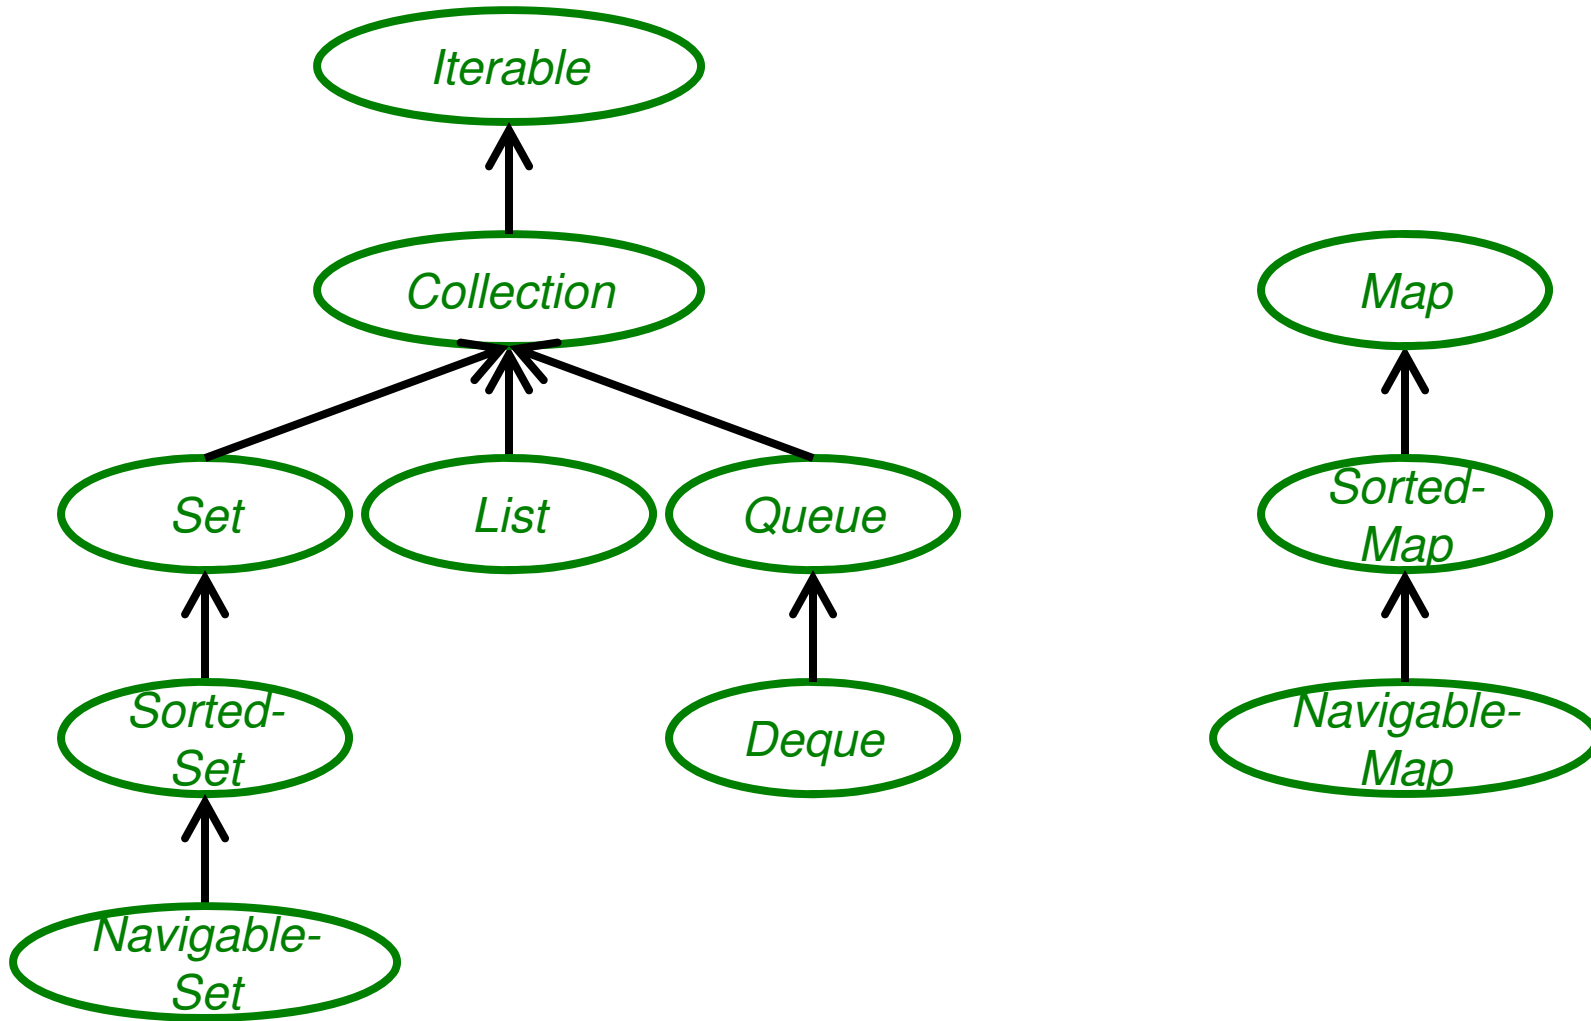

Java Collections Framework

Overview

- The ***Java Collections Framework (JCF)*** is a group of interfaces and classes similar to the OSU CSE components
 - The similarities will become clearly evident from examples
 - See Java libraries package `java.util`
- There are some important differences, too, however, that deserve mention (at the end)

Overview of Interfaces

Overview of Interfaces

Overview of Interfaces

[Click here to download full PDF material](#)