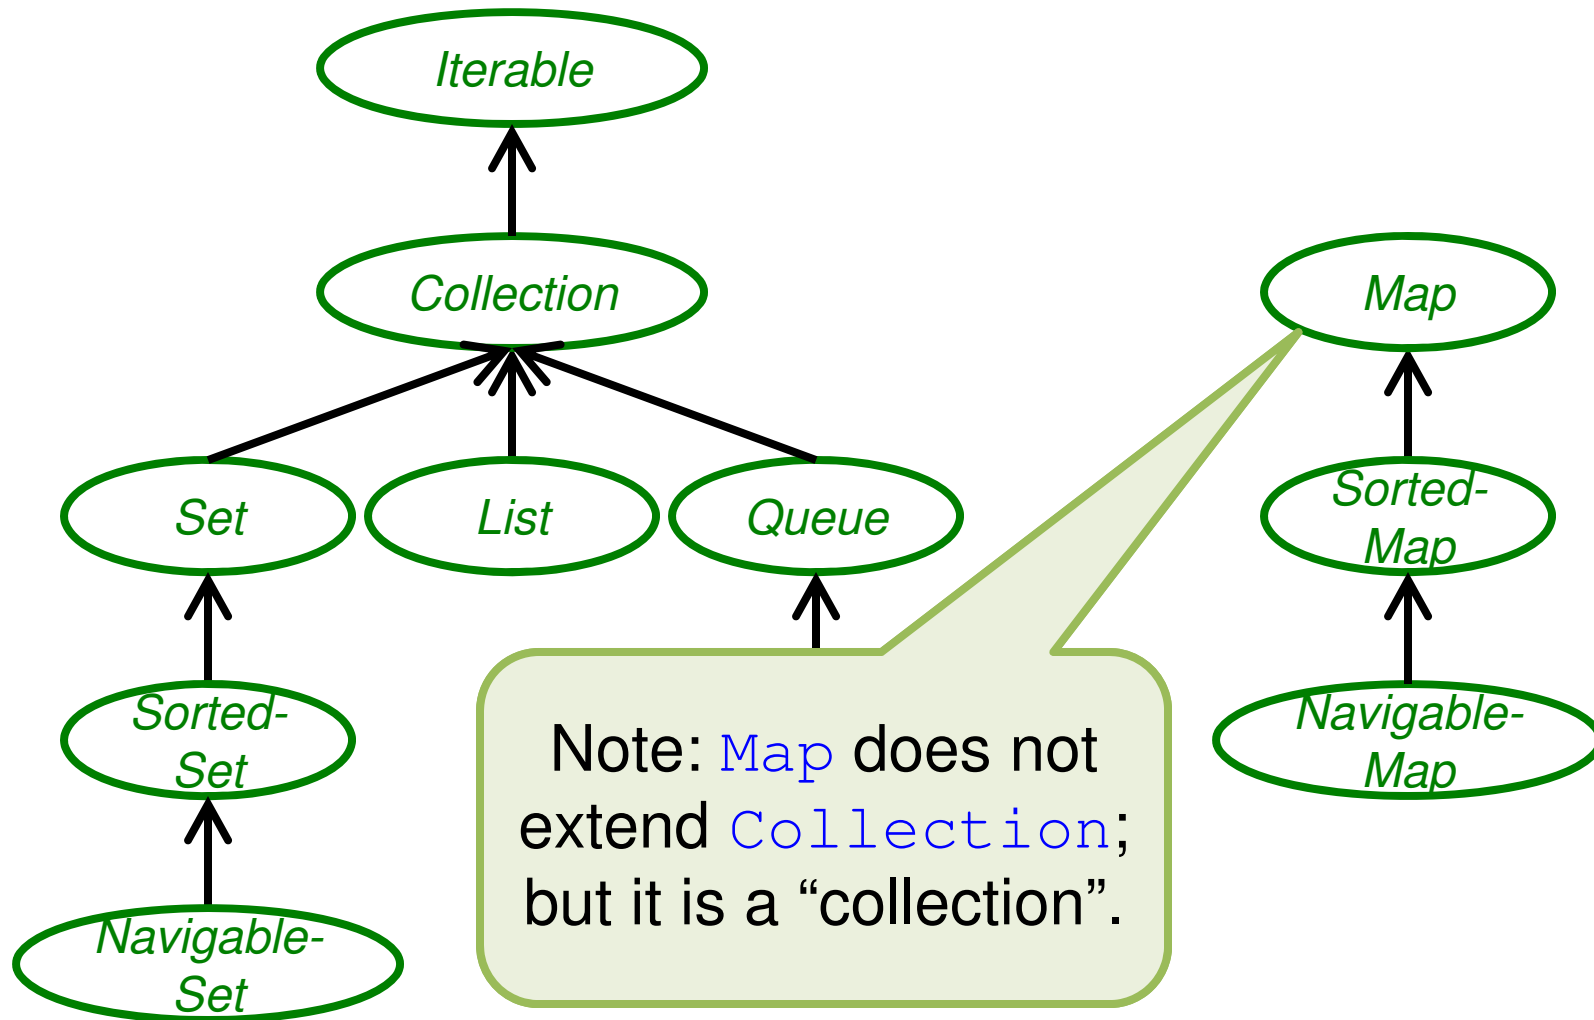

Java Collections Framework

Overview

- The ***Java Collections Framework (JCF)*** is a group of interfaces and classes similar to the OSU CSE components
 - The similarities will become clearly evident from examples
 - See Java libraries package `java.util`
- There are some important differences, too, however, that deserve mention (at the end)

Overview of Interfaces

Overview of Interfaces

Overview of Interfaces

[Click here to download full PDF material](#)